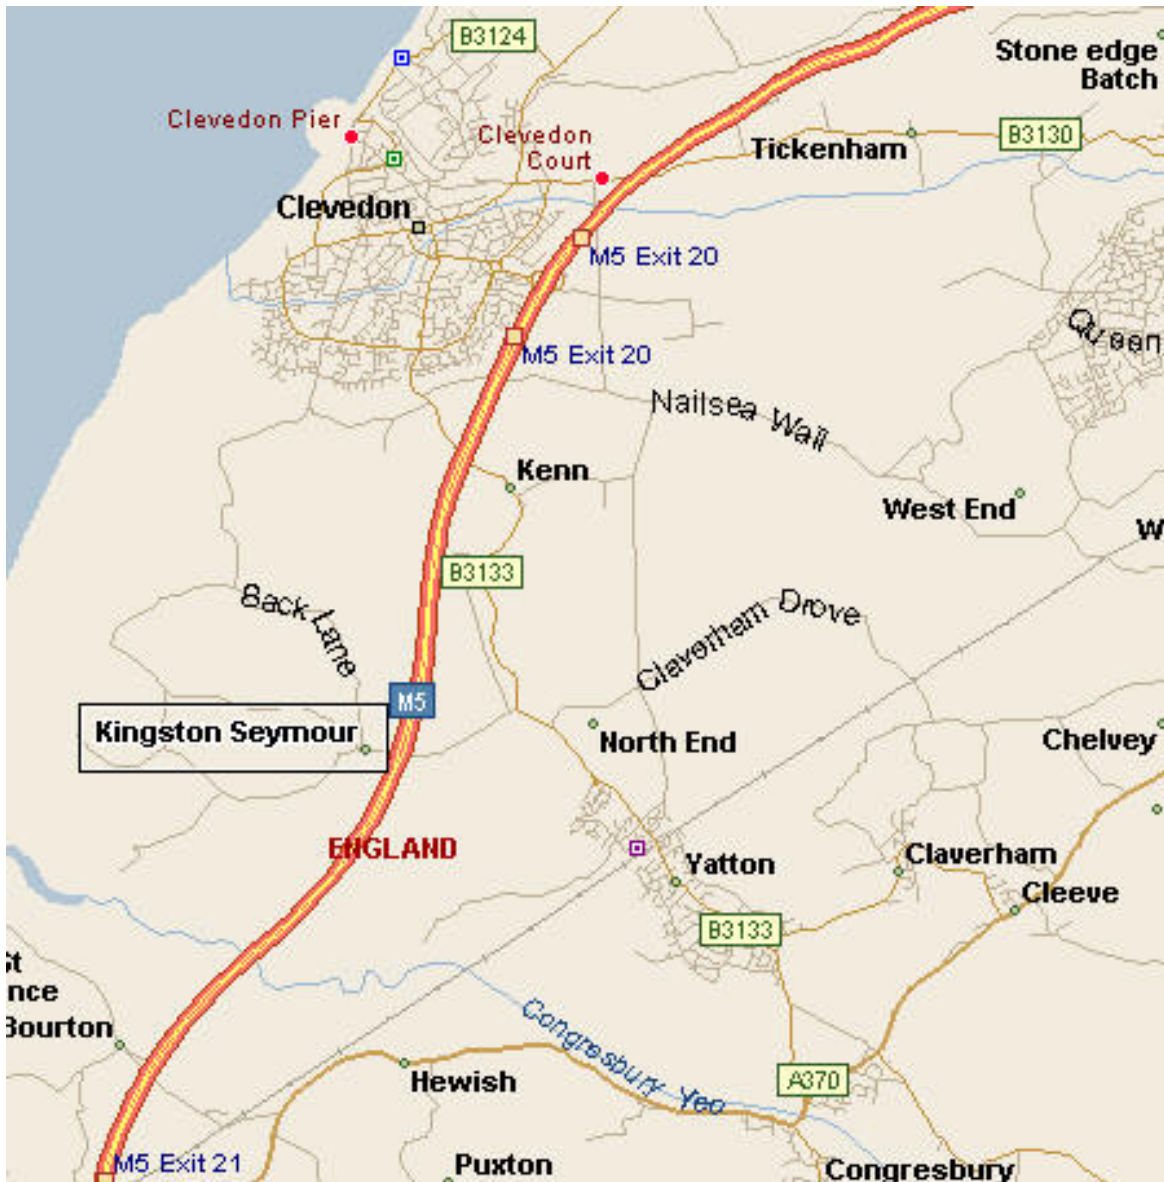

Kingston Garage Directions

Kingston Garage
Back Lane
Kingston Seymour
Nr Clevedon
North Somerset

Tel : 01934 838397

Off M5 and Clevedon. Exit Junc 20 follow sign post for B3130 to Yatton pass through the village of Kenn. After the village of Kenn take the next turning on the right (Old railway bridge) to Kingston Seymour At the village centre, Kingston triangle, turn right in to Back Lane (also signed posted to Bullocks Farm Fishing Lake). The Garage is approx third of a mile down the lane. **5 Minutes from Junc 20**

From Yatton and A370. From the A370 take the B3130 towards Clevedon. Continue through Yatton past the Bridge Inn. Take the next turning on your left for Kingston Seymour. At the village centre, Kingston triangle, turn right in to Back Lane (also signed posted to Bullocks Farm Fishing Lake). The Garage is approx third of a mile down the lane. **Only. 4 Minutes from A370 Junc**